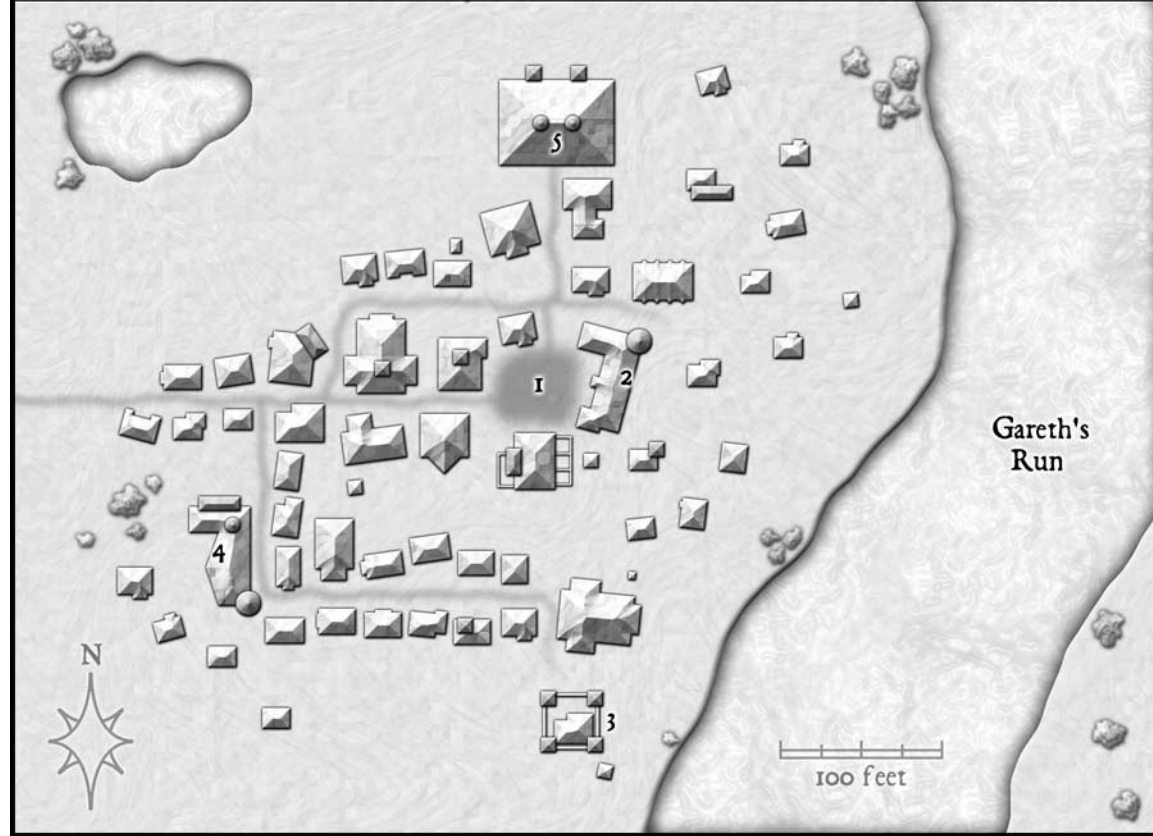

Trouble at Durbenford

MAP BOOKLET DOWNLOAD

Map D - Geroldich House

Map E - Baldenton

Map G3 - Nanoc's Prison

Map H - Loggers Camp

Map I1 - The Clearing

Map I3 - Groembu's Lair