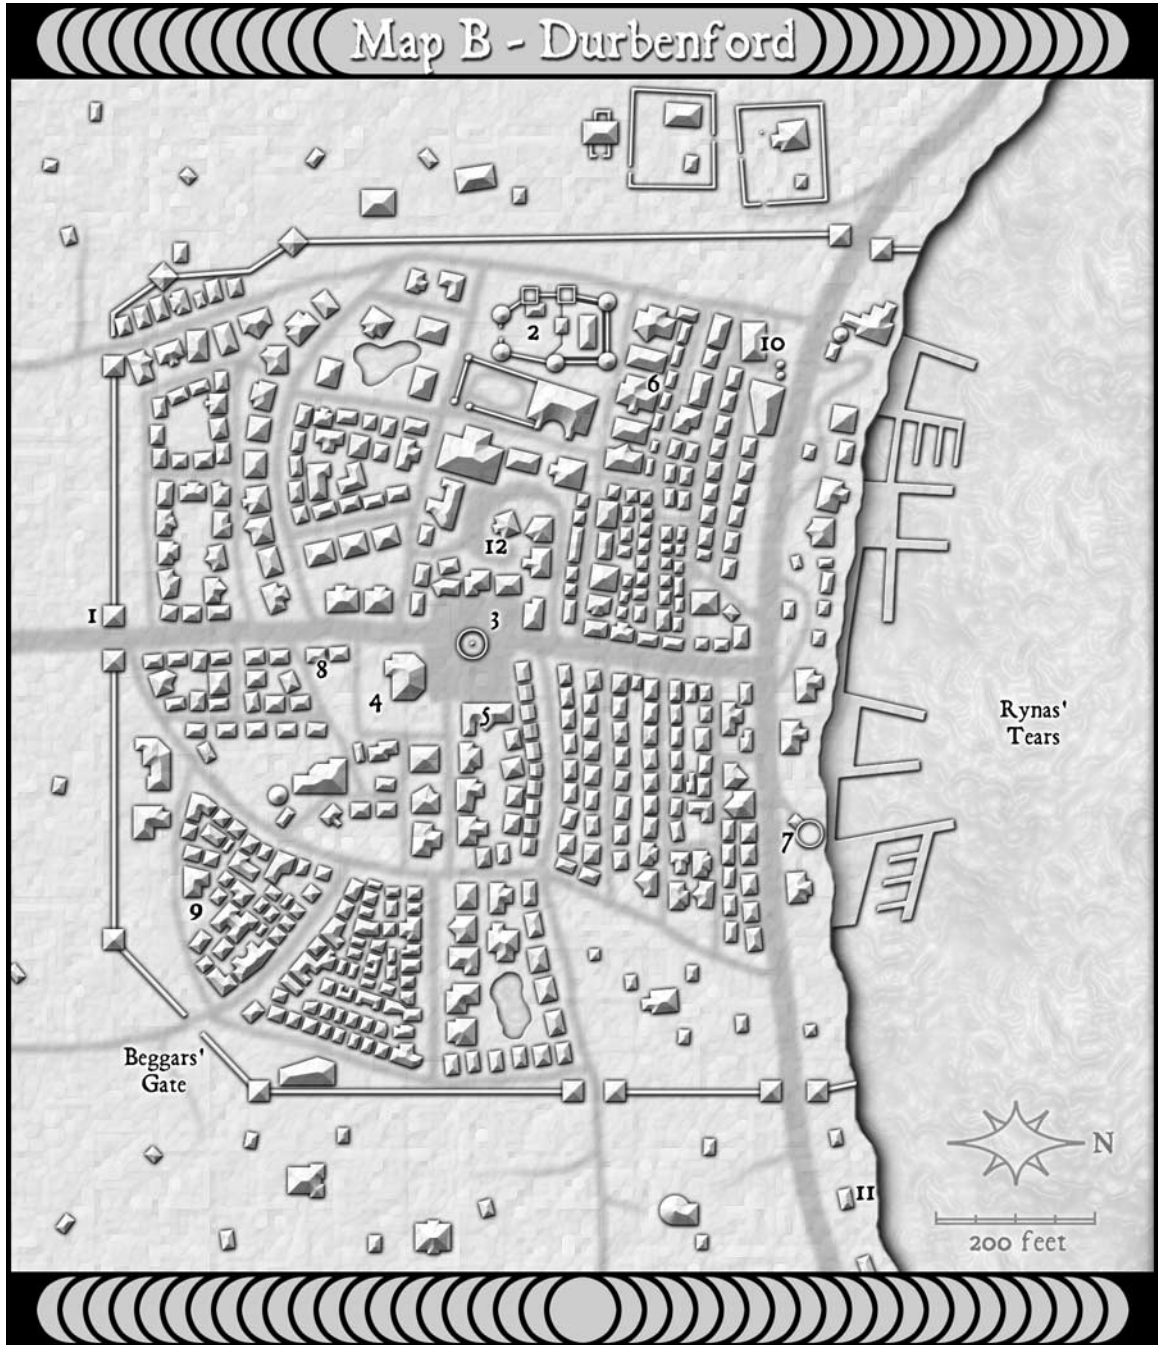

Trouble at Durbenford

MAP BOOKLET DOWNLOAD

Map D - Geroldich House

Map E - Baldenton

Map G3 - Nanoc's Prison

Map H - Loggers Camp

Map I1 - The Clearing

Map I3 - Groembu's Lair