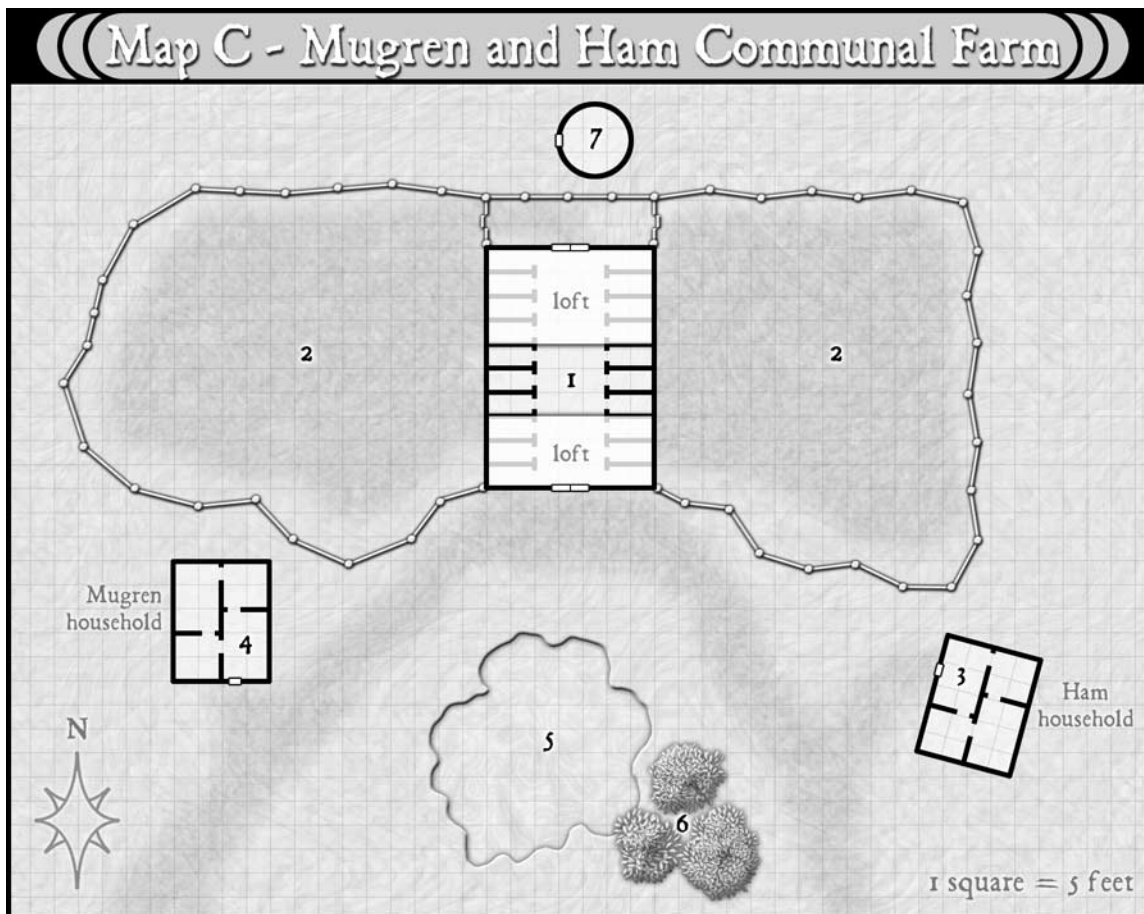

Trouble at Durbenford

MAP BOOKLET DOWNLOAD

Map D - Geroldich House

Map E - Baldenton

Map G3 - Nanoc's Prison

Map H - Loggers Camp

Map I1 - The Clearing

Map I3 - Groembu's Lair