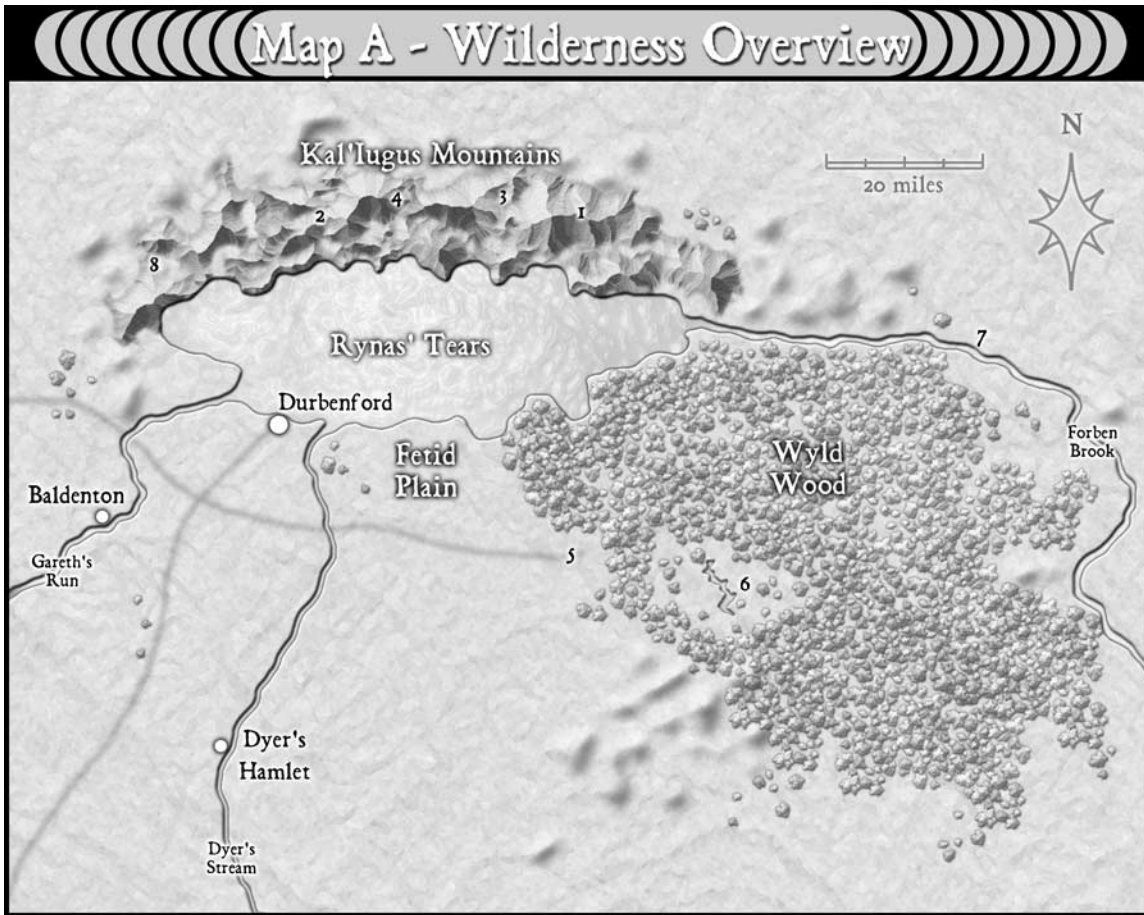

Trouble at Durbenford

MAP BOOKLET DOWNLOAD

Map D - Geroldich House

Map E - Baldenton

Map G3 - Nanoc's Prison

Map H - Loggers Camp

Map I1 - The Clearing

Map I3 - Groembu's Lair