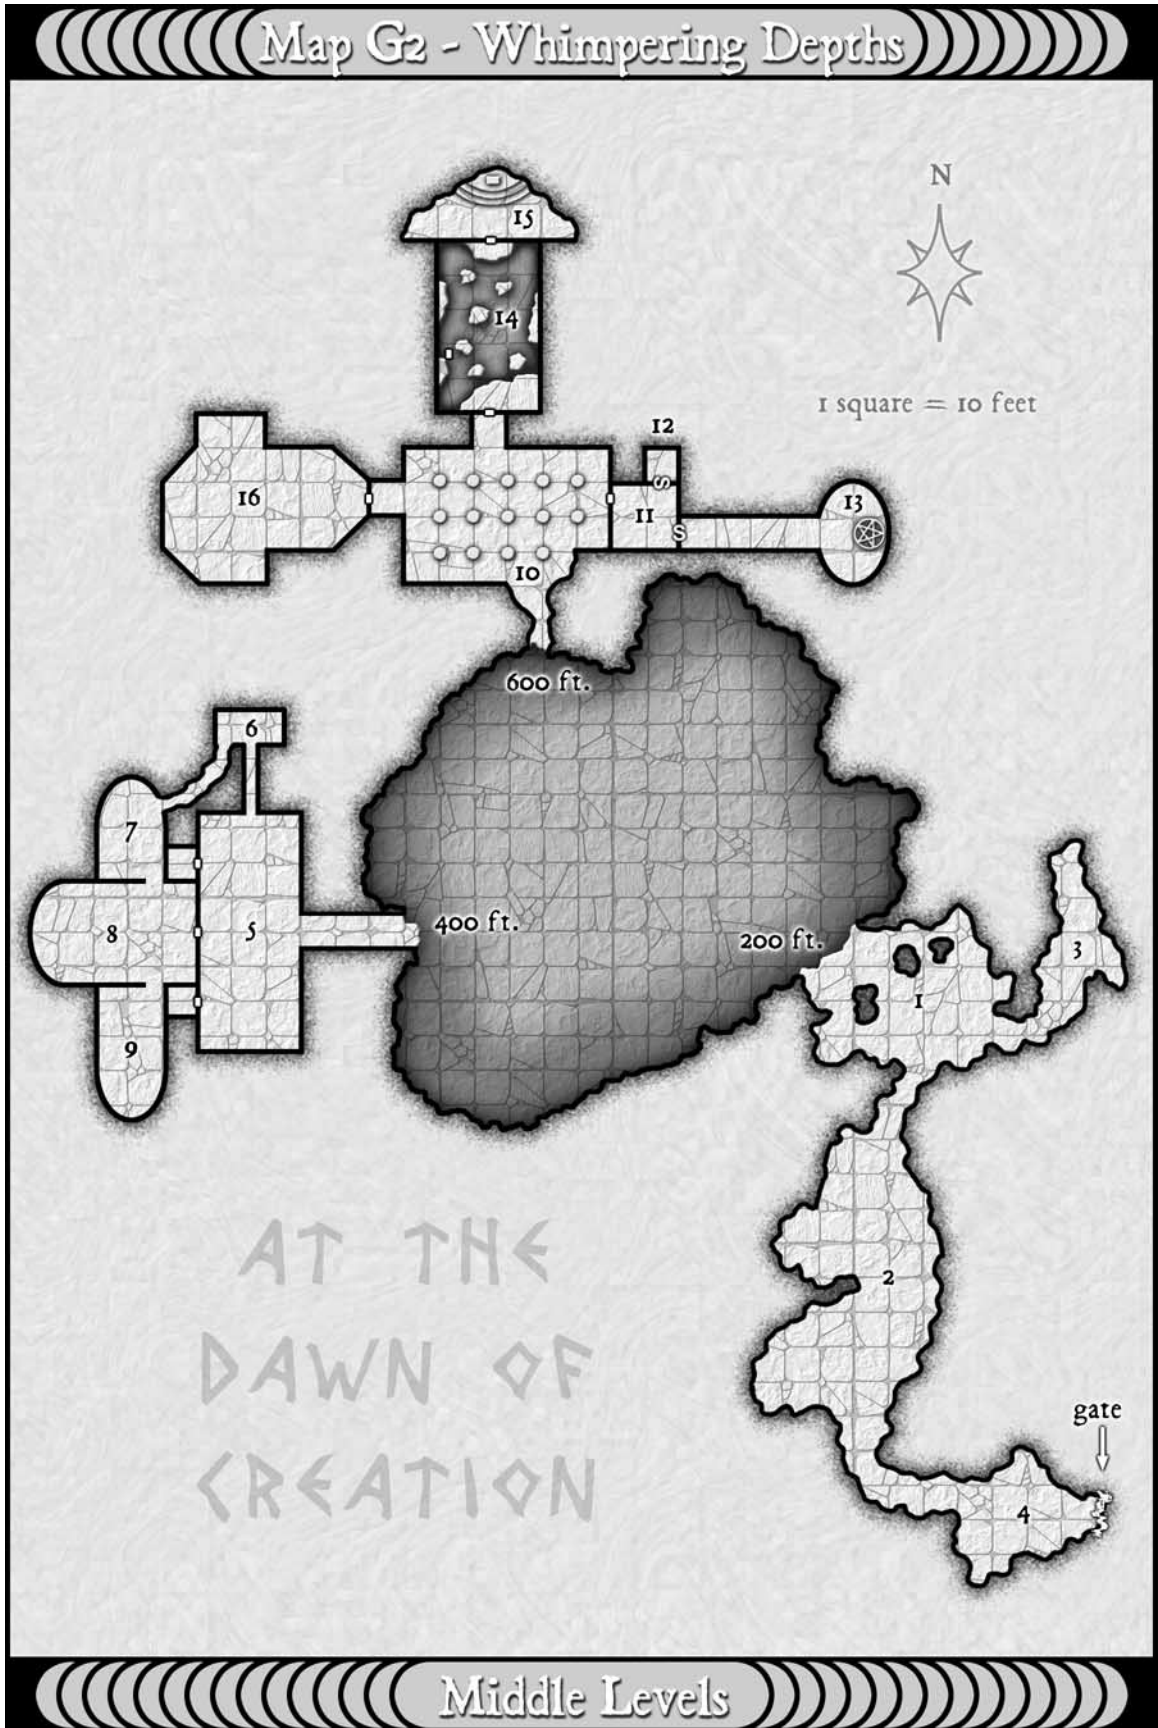

Trouble at Durbenford

MAP BOOKLET DOWNLOAD

Map D - Geroldich House

Map E - Baldenton

Map G3 - Nanoc's Prison

Map H - Loggers Camp

Map I1 - The Clearing

Map I3 - Groembu's Lair